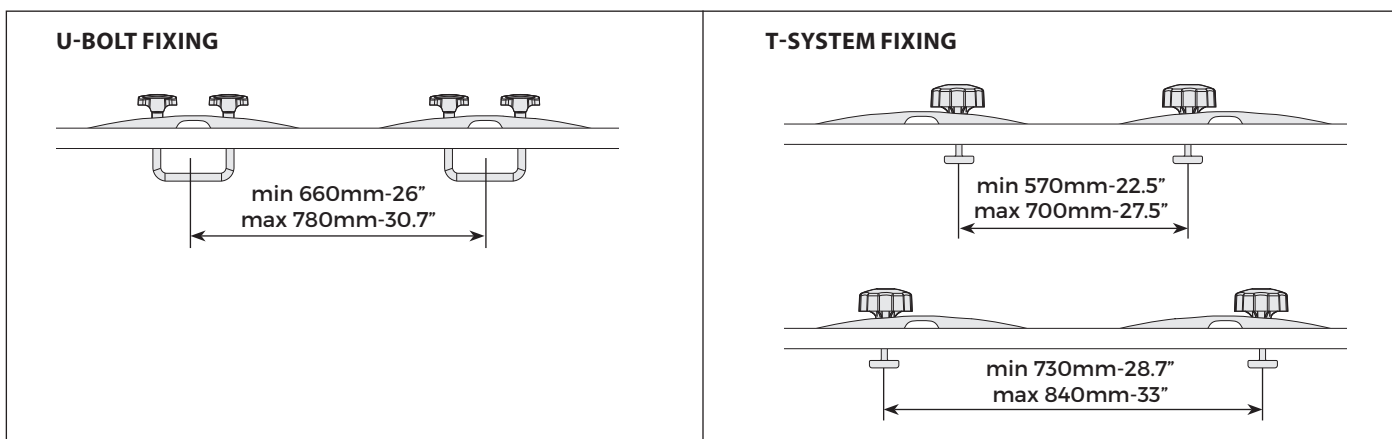

EN) Roof box with a streamlined elegant design. Equipped with anti-theft lock. Safe and speedy fixing by T-system or "U" bolts.

Art.	Dimensioni esterne (LxWxH) External dimensions (LxWxH) Dimensiones externas (LxWxH) Dimensions extérieures (LxWxH) Außenmaße (LxWxH)	Dimensioni interne (LxWxH) Internal dimensions (LxWxH) Dimensiones internas (LxWxH) Dimensions internes (LxWxH) Innenabmessungen (LxWxH)
MARATHON 400 Art. 000078800000	1640x360x790mm / 64.5x14.2x31.1"	1570x338x710mm / 85.4x13.3x27.9"
MARATHON 460 Art. 000065700000	1950x360x790mm / 76.7x14.2x31.1"	1900x338x710mm / 74.8x13.3x27.9"