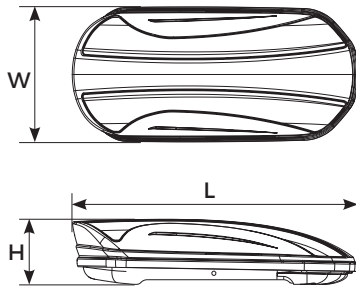

EN) Roof box with a streamlined elegant design. Safe and speedy fixing by "U" bolts.

Art.	Dimensioni esterne (LxHxW) External dimensions (LxHxW) Dimensiones externas (LxHxW) Dimensions extérieures (LxHxW) Außenmaße (LxHxW)	Dimensioni interne (LxHxW) Internal dimensions (LxHxW) Dimensiones internas (LxHxW) Dimensions internes (LxHxW) Innenabmessungen (LxHxW)
MARATHON 320 Art. 000078700000	1370x360x790mm / 54x14.1x31.1"	1300x338x710mm / 51.1x13.3x27.9"

U-BOLT FIXING	OPTIONAL KIT 000120100000

	8,2kg/18lb
Materiale Material Matière	ABS
	(LxH) max 60x35mm / 2.3x1.3"
	Optional kit 000124600000 (LxH) max 80x35mm / 3.1x1.3"
	Optional kit 000120100000 X: min 8,5mm/0.4" W: 13/20mm - 0.5/0.8"
	max 50kg / 110lb
Volume	320 L
	✓

Mod.	<b>MARATHON 320</b>
Art.N°	000078700000
	L x W x H: 138x80x29 cm / 54.3x31.4x11.4"
	11,8 Kg / 26lb
	L x W x H: 138x80x246 cm / 54.3x31.4x96.8"
	115,4 Kg / 254.4lb
	Pz: 8
Ean-13	 8 003168 018216

EN) Roof box with a streamlined elegant design. Equipped with anti-theft lock. Safe and speedy fixing by T-system or "U" bolts.

Art.	Dimensioni esterne (LxWxH) External dimensions (LxWxH) Dimensiones externas (LxWxH) Dimensions extérieures (LxWxH) Außenmaße (LxWxH)	Dimensioni interne (LxWxH) Internal dimensions (LxWxH) Dimensiones internas (LxWxH) Dimensions internes (LxWxH) Innenabmessungen (LxWxH)
MARATHON 400 Art. 000078800000	1640x360x790mm / 64.5x14.2x31.1"	1570x338x710mm / 85.4x13.3x27.9"
MARATHON 460 Art. 000065700000	1950x360x790mm / 76.7x14.2x31.1"	1900x338x710mm / 74.8x13.3x27.9"