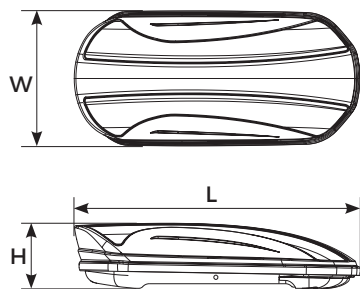

EN) Roof box with a streamlined elegant design. Safe and speedy fixing by "U" bolts.

Art.	Dimensioni esterne (LxHxW) External dimensions (LxHxW) Dimensiones externas (LxHxW) Dimensions extérieures (LxHxW) Außenmaße (LxHxW)	Dimensioni interne (LxHxW) Internal dimensions (LxHxW) Dimensiones internas (LxHxW) Dimensions internes (LxHxW) Innenabmessungen (LxHxW)
MARATHON 320 Art. 000078700000	1370x360x790mm / 54x14.1x31.1"	1300x338x710mm / 51.1x13.3x27.9"

EN) Roof box with a streamlined elegant design. Equipped with anti-theft lock. Safe and speedy fixing by T-system or "U" bolts.

Art.	Dimensioni esterne (LxWxH) External dimensions (LxWxH) Dimensiones externas (LxWxH) Dimensions extérieures (LxWxH) Außenmaße (LxWxH)	Dimensioni interne (LxWxH) Internal dimensions (LxWxH) Dimensiones internas (LxWxH) Dimensions internes (LxWxH) Innenabmessungen (LxWxH)
MARATHON 400 Art. 000078800000	1640x360x790mm / 64.5x14.2x31.1"	1570x338x710mm / 85.4x13.3x27.9"
MARATHON 460 Art. 000065700000	1950x360x790mm / 76.7x14.2x31.1"	1900x338x710mm / 74.8x13.3x27.9"