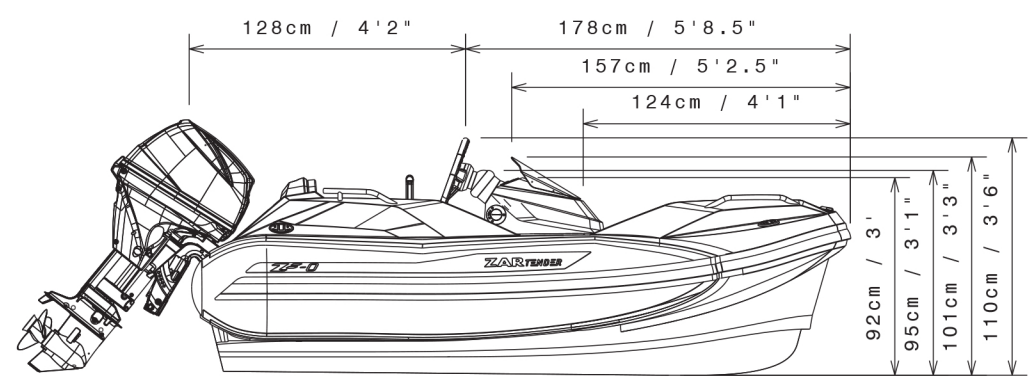

ZAR TENDER ZF-0

*WITHOUT ENGINE COWL

**PLEASE ALLOW HALF INCH TOLERANCE DUE TO CONVERSION ROUNDING UP

STANDARD
CONSOLE

LOW
CONSOLE

GPS
CONSOLE