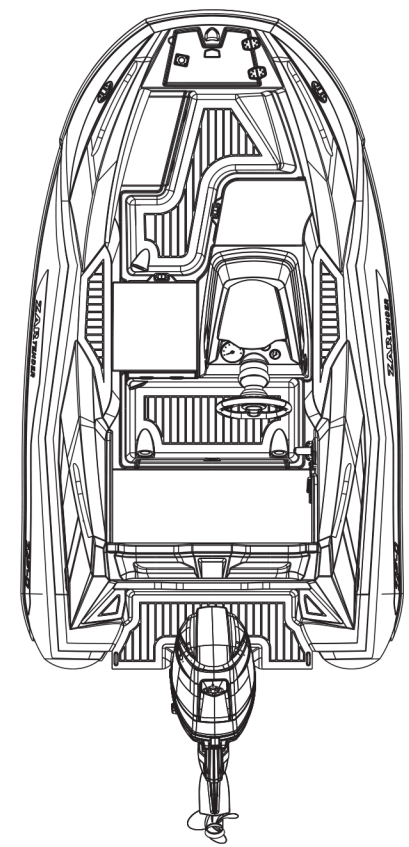

ZAR TENDER ZF-0

*WITHOUT ENGINE COWL

**PLEASE ALLOW HALF INCH TOLERANCE DUE TO CONVERSION ROUNDING UP

STANDARD
CONSOLE

LOW
CONSOLE

GPS
CONSOLE