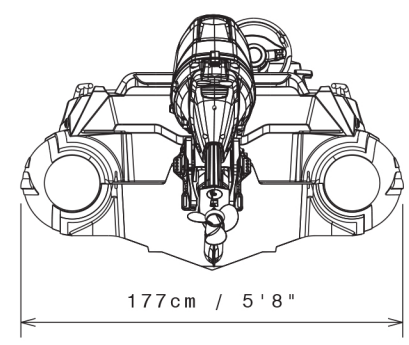

ZAR TENDER ZF-0

*WITHOUT ENGINE COWL

**PLEASE ALLOW HALF INCH TOLERANCE DUE TO CONVERSION ROUNDING UP

STANDARD
CONSOLE

LOW
CONSOLE

GPS
CONSOLE