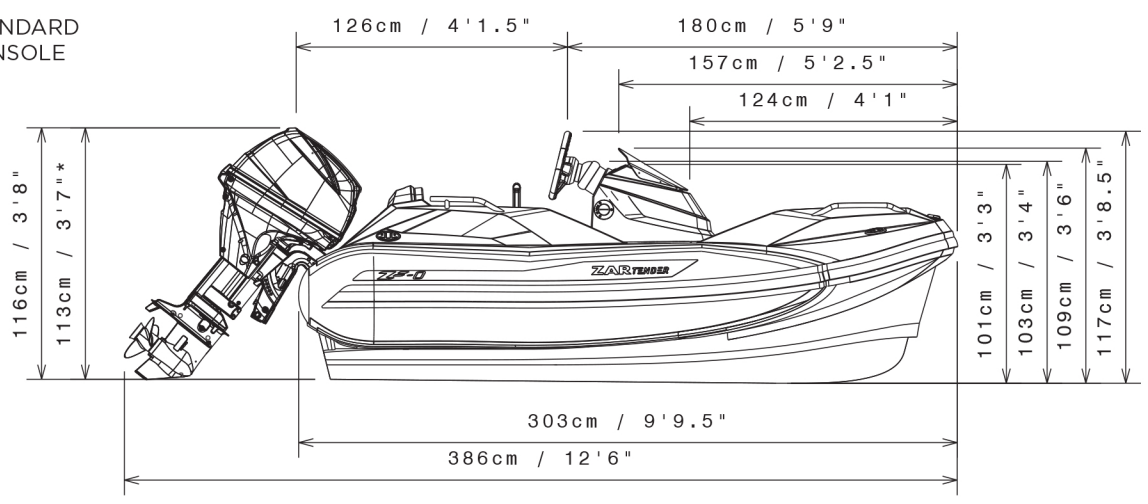

ZAR TENDER ZF-0

*WITHOUT ENGINE COWL

**PLEASE ALLOW HALF INCH TOLERANCE DUE TO CONVERSION ROUNDING UP

STANDARD
CONSOLE

LOW
CONSOLE

GPS
CONSOLE